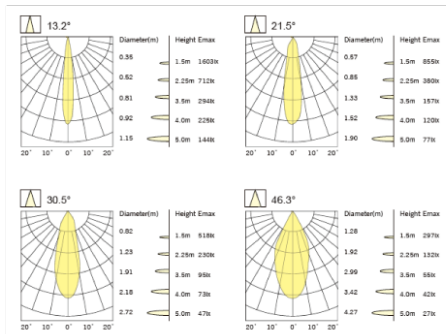

TECHNICAL DETAILS

Power	10W / 20W / 30W
Driver	On/off / DALI / Dimmable / Phase Dimming
	1 - 10 / 0 - 10
Finishing	White / Black
Color temperature	2700K/3000K/4000K/50000K/6000K

Input Voltage AC220-240V/AC85-265V , 50-60Hz

Lumens 100Lm/w