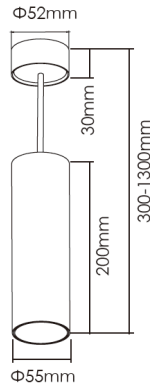

PRO

LUCE

Product Datasheet

C44 PENDANT

A Ø55mm×H200mm

B Ø75mm×H190mm

Product description

Our LED Track Light is designed to deliver versatile and adjustable lighting solutions for dynamic spaces. Ideal for retail stores, showrooms, galleries, offices, and modern residential interiors, it provides focused illumination with the flexibility to reposition and direct light exactly where it is needed.

PRODUCT PARAMETER

| | |
|---------------------|-----------------------|
| Model | C44 PENDANT |
| Size | A , B |
| Life | 50000Hrs. |
| Installation method | Pendant light |
| Waterproof Rating | IP20 , IP44 |
| Beam Angle | 15° / 24° / 36° / 60° |