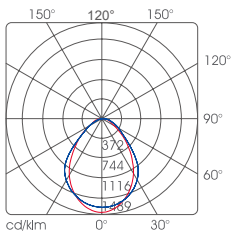

**PRODUCT PARAMETER**

Model	LENA 20 Linear
Beam Angle	120°
Life	50000Hrs.
Installation method	ceiling type / hanging wire type
Waterproof Rating	IP20 , IP40 on request
Profile Size	W20mm×20mm
Size	Customizable
Input Voltage	AC220-240V/AC85-265V , 50-60Hz
Lumens	100Lm/w

**PHOTOMETRIC**

H(m)	D(cm)	E <sub>max</sub> (lux)
1.5	245	661.6
2.25	368	294
3.5	572	121.5
4.0	654	93
5.0	818	59.5