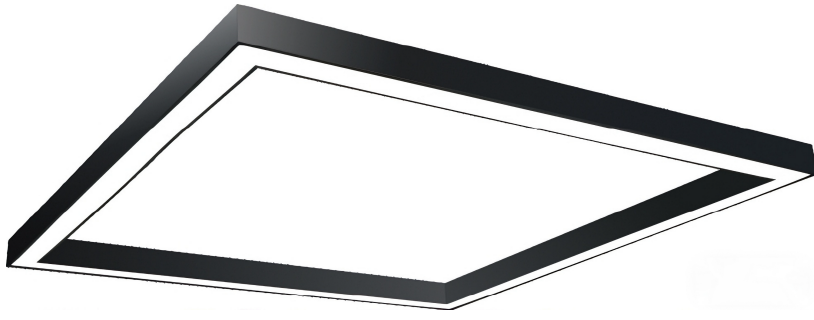

PRO

LUCE

Product Datasheet**LENA 35 Square****Product description**

Our Square Profile Linear LED Light is a bold architectural lighting solution designed to create sharp, defined illumination lines with a contemporary geometric aesthetic. Featuring a clean square aluminum profile, this fixture adds structured elegance to modern commercial and residential interiors.

Crafted from high-grade extruded aluminum, the square housing ensures superior heat dissipation and long-lasting durability. The precise diffuser system delivers uniform, glare-controlled lighting with smooth light distribution, making it ideal for task lighting, ambient lighting, and decorative linear layouts.

PRODUCT PARAMETER

| | |
|---------------------|----------------------------------|
| Model | LENA 35 Square |
| Beam Angle | 120° |
| Life | 50000Hrs. |
| Installation method | ceiling type / hanging wire type |
| Waterproof Rating | IP20 , IP40 on request |
| Profile Size | W35mm×35mm |
| Size | Customizable |
| Input Voltage | AC220-240V/AC85-265V , 50-60Hz |
| Lumens | 100Lm/w |