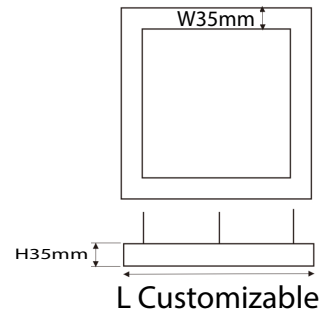

PRO

LUCE

Product Datasheet

LENA 35 Square