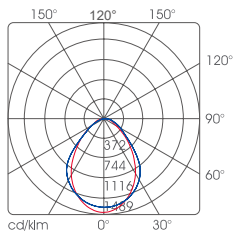

PRODUCT PARAMETER

| | |
|---------------------|----------------------------------|
| Model | LENA 35 Square |
| Beam Angle | 120° |
| Life | 50000Hrs. |
| Installation method | ceiling type / hanging wire type |
| Waterproof Rating | IP20 , IP40 on request |
| Profile Size | W35mm×35mm |
| Size | Customizable |
| Input Voltage | AC220-240V/AC85-265V , 50-60Hz |
| Lumens | 100Lm/w |

PHOTOMETRIC

| H(m) | D(cm) | E _{max} (lux) |
|------|-------|------------------------|
| 1.5 | 245 | 661.6 |
| 2.25 | 368 | 294 |
| 3.5 | 572 | 121.5 |
| 4.0 | 654 | 93 |
| 5.0 | 818 | 59.5 |