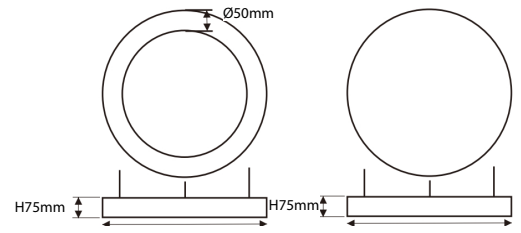

PRO

LUCE

Product Datasheet

LENA 50 Circle